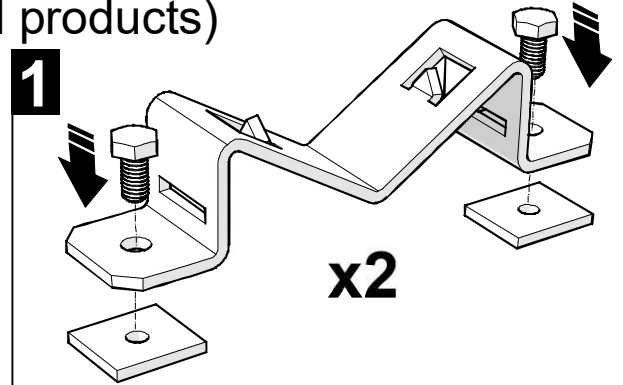

MAGNA 39123 (UL & OEM products)

Sin perfil - Without slotted strut channel

MAGNA 39134, 39145, 39146, 39157, 39168, 39169 (UL & OEM products)

Con perfil 27x18mm - With slotted strut channel 1.06 in.x0.7 in.

Perfil 27x18mm
NO INCLUIDO

Slotted strut channel
1.06 in.x0.7 in.
NOT INCLUDED

Long. perfil aconsejada
Recommended strut channel length

| | | |
|-------|-------|----------|
| 39134 | 260mm | 10.2 in. |
| 39145 | 370mm | 14.6 in. |
| 39146 | 370mm | 14.6 in. |
| 39157 | 460mm | 18.1 in. |
| 39168 | 560mm | 22.0 in. |
| 39169 | 710mm | 28.0 in. |