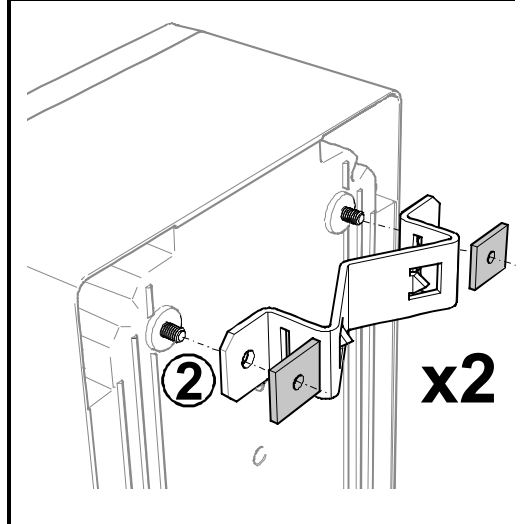

MAGNA 39123 (UL & OEM products)

Sin perfil - Without slotted strut channel

MAGNA 39134, 39145, 39146, 39157, 39168, 39169 (UL & OEM products)

Con perfil 27x18mm - With slotted strut channel 1.06 in.x0.7 in.

Perfil 27x18mm
NO INCLUIDO

Slotted strut channel
1.06 in.x0.7 in.
NOT INCLUDED

Long. perfil aconsejada
Recommended strut channel length

| | | |
|-------|-------|----------|
| 39134 | 260mm | 10.2 in. |
| 39145 | 370mm | 14.6 in. |
| 39146 | 370mm | 14.6 in. |
| 39157 | 460mm | 18.1 in. |
| 39168 | 560mm | 22.0 in. |
| 39169 | 710mm | 28.0 in. |