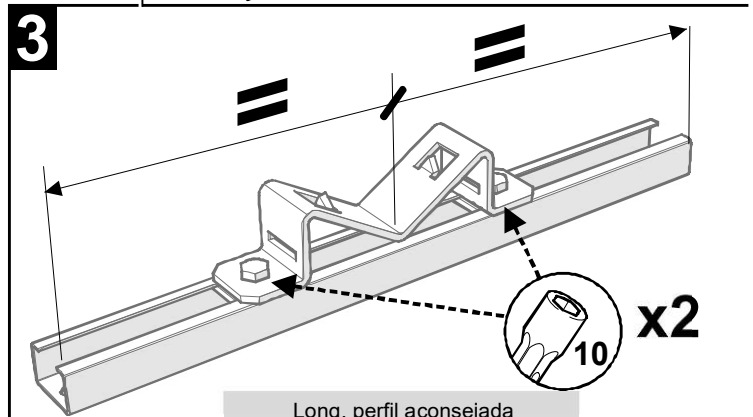

MAGNA 39123 (UL & OEM products)

Sin perfil - Without slotted strut channel

MAGNA 39134, 39145, 39146, 39157, 39168, 39169 (UL & OEM products)

Con perfil 27x18mm - With slotted strut channel 1.06 in.x0.7 in.

Perfil 27x18mm
NO INCLUIDO

Slotted strut channel
1.06 in.x0.7 in.
NOT INCLUDED

Long. perfil aconsejada
Recommended strut channel length

| | | |
|-------|-------|----------|
| 39134 | 260mm | 10.2 in. |
| 39145 | 370mm | 14.6 in. |
| 39146 | 370mm | 14.6 in. |
| 39157 | 460mm | 18.1 in. |
| 39168 | 560mm | 22.0 in. |
| 39169 | 710mm | 28.0 in. |