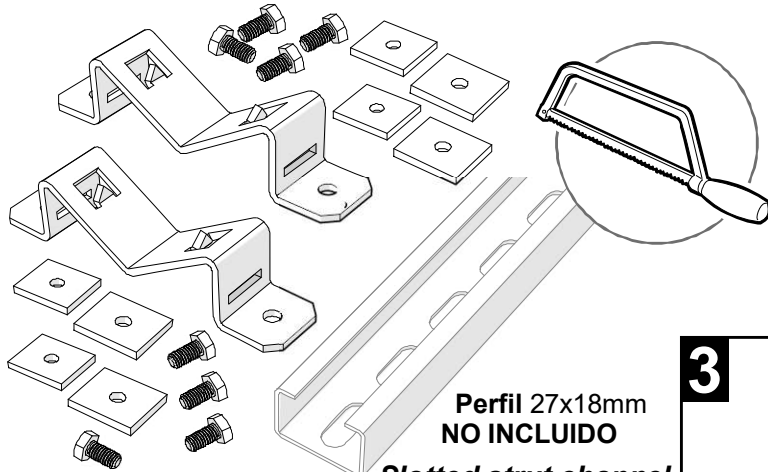

MAGNA 39123 (UL & OEM products)

Sin perfil - Without slotted strut channel

MAGNA 39134, 39145, 39146, 39157, 39168, 39169 (UL & OEM products)

Con perfil 27x18mm - With slotted strut channel 1.06 in.x0.7 in.

Perfil 27x18mm
NO INCLUIDO

Slotted strut channel
1.06 in.x0.7 in.
NOT INCLUDED

Long. perfil aconsejada
Recommended strut channel length

| | | |
|-------|-------|----------|
| 39134 | 260mm | 10.2 in. |
| 39145 | 370mm | 14.6 in. |
| 39146 | 370mm | 14.6 in. |
| 39157 | 460mm | 18.1 in. |
| 39168 | 560mm | 22.0 in. |
| 39169 | 710mm | 28.0 in. |