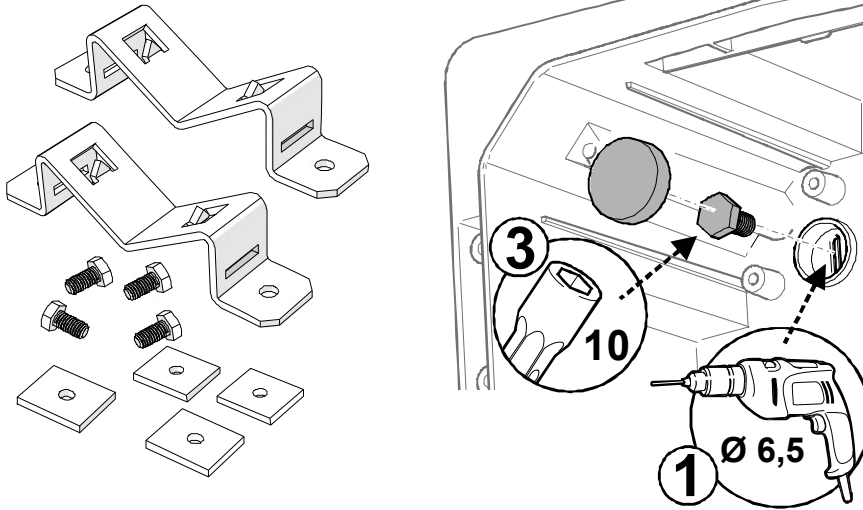

MAGNA 39123 (UL & OEM products)

Sin perfil - Without slotted strut channel

MAGNA 39134, 39145, 39146, 39157, 39168, 39169 (UL & OEM products)

Con perfil 27x18mm - With slotted strut channel 1.06 in.x0.7 in.

Perfil 27x18mm
NO INCLUIDO

Slotted strut channel
1.06 in.x0.7 in.
NOT INCLUDED

Long. perfil aconsejada
Recommended strut channel length

| | | |
|-------|-------|----------|
| 39134 | 260mm | 10.2 in. |
| 39145 | 370mm | 14.6 in. |
| 39146 | 370mm | 14.6 in. |
| 39157 | 460mm | 18.1 in. |
| 39168 | 560mm | 22.0 in. |
| 39169 | 710mm | 28.0 in. |